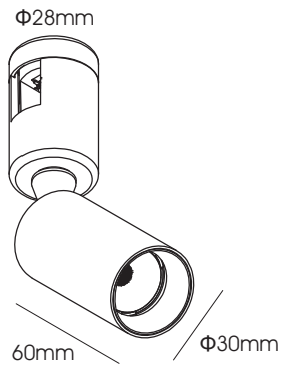

RAIL SPOT BRACKET 4W

Installation Manual

1

Attention
Switch off the main power.

2

3